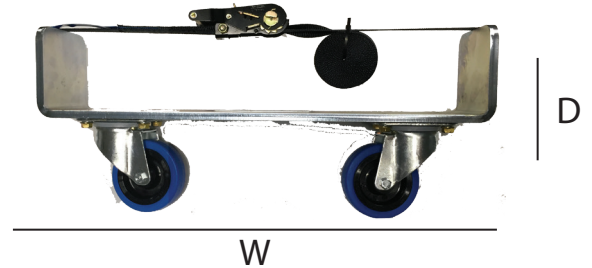

EASY DECK-ROLLER 6

1 PAIR OF DECK ROLLERS TO TRANSPORT 6 STAGE DECKS (PROLYTE)

TECHNICAL SPECIFICATIONS

Easy transportation of your Prolyte stage Dex. Designed by AED Store. Ergonomic and super efficient!

PHYSICAL

Dimensions (WxHxD)	570x250x130 mm
Nett. Weight	11 kg

INFO

- > Transport 6 Prolyte stage dex (0,5mx1m - 1mx1m - 0,5mx2m - 1mx2m)
- > Heavy duty steel frame
- > TENTE blue wheel with brake
- > Ratchet 4m x 25mm (black)
- > Easy loading (1 man job)
- > Small design for easy storage

ACCESSORIES

- > Mid section for small loading ramps (EASY DECK ROLLER MID SECTION)

AED STORE PRODUCT

Bedrijvenpark De Veert 6 - Willebroek 2830 - Belgium

EASY DECK-ROLLER MID

MID SECTION TO TRANSPORT 6 STAGE DECKS (PROLYTE)

TECHNICAL SPECIFICATIONS

Easy transportation of your Prolyte stage Dex. Designed by AED Store. Ergonomic and super efficient!

PHYSICAL

Dimensions (WxHxD)	570x250x130 mm
Nett. Weight	9,5 kg

INFO

- > ACCESSORY TO USE EASY DECK ROLLER ON NARROW/SMALL LOADINGRAMPS
- > Heavy duty steel frame
- > TENTE blue wheel without brake
- > Ratchet 4m x 25mm (black)
- > Easy loading (1 man job)
- > Small design for easy storage