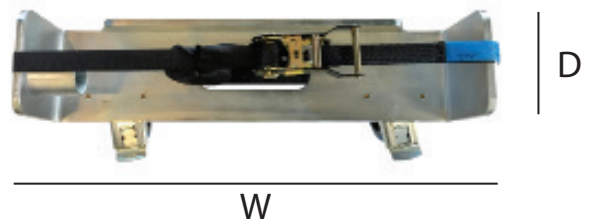

EASY DECK-ROLLER 6

1 PAIR OF DECK ROLLERS TO TRANSPORT 6 STAGE DECKS (PROLYTE)

TECHNICAL SPECIFICATIONS

Easy transportation of your Prolyte stage Dex. Designed by AED Store. Ergonomic and super efficient!

PHYSICAL

Dimensions (WxHxD)	570x250x130 mm
Nett. Weight	11 kg

INFO

- > Transport 6 Prolyte stage dex (0,5mx1m - 1mx1m - 0,5mx2m - 1mx2m)
- > Heavy duty steel frame
- > TENTE blue wheel with brake
- > Ratchet 4m x 25mm (black)
- > Easy loading (1 man job)
- > Small design for easy storage

ACCESSORIES

- > Mid section for small loading ramps (EASY DECK ROLLER MID SECTION)

AED STORE PRODUCT

Bedrijvenpark De Veert 6 - Willebroek 2830 - Belgium

EASY DECK-ROLLER MID

MID SECTION TO TRANSPORT 6 STAGE DECKS (PROLYTE)

TECHNICAL SPECIFICATIONS

Easy transportation of your Prolyte stage Dex. Designed by AED Store. Ergonomic and super efficient!

PHYSICAL

Dimensions (WxHxD)	570x250x130 mm
Nett. Weight	9,5 kg

INFO

- > ACCESSORY TO USE EASY DECK ROLLER ON NARROW/SMALL LOADINGRAMPS
- > Heavy duty steel frame
- > TENTE blue wheel without brake
- > Ratchet 4m x 25mm (black)
- > Easy loading (1 man job)
- > Small design for easy storage